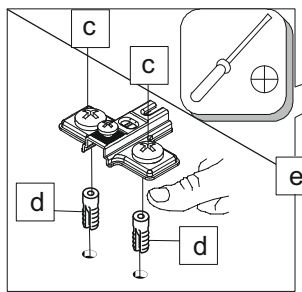

-Front set for kitchen table  
350 ending

	350
	722
	572

+	3,5x13	
a	x1	c
		x8
d		x8

	0h40min		600mm	0.5kg	3m				

①	274020.000	1	1	1
②	274291.000	1	1	1

	3,5x13		
c	x8	d	x8

 LD.270220.000

	e	x2		m	x6
---	---	----	---	---	----