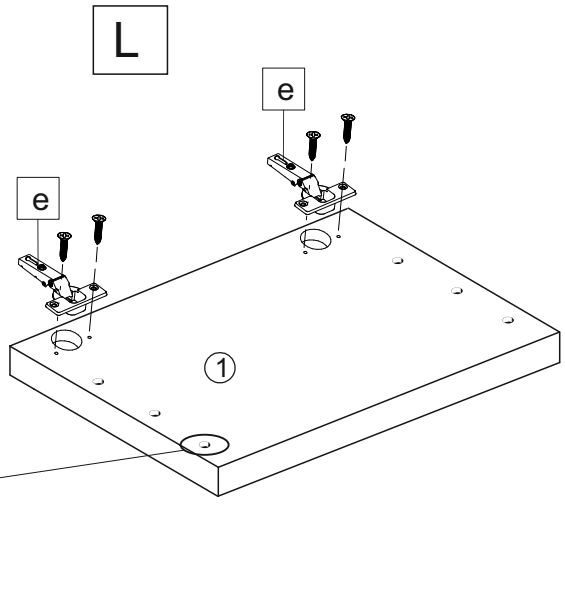

-Front set for kitchen table  
350 ending

	350
	722
	572

+	3,5x13	
a	x1	c
		x8
d		x8

	0h40min		600mm	0.5kg	3m				

①	274020.000	1	1	1
②	274291.000	1	1	1

	3,5x13		
c	x8	d	x8

 LD.270220.000

	e	x2		m	x6
---	---	----	---	---	----

a x1

LD.270220.000

k x6

LD.274290.000-3/4

L

R