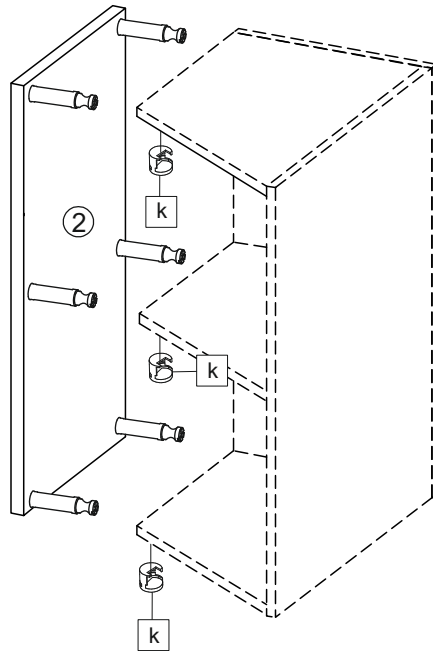

-Front set for kitchen table  
350 ending

	350
	722
	572

+	3,5x13	
a	x1	c
		x8
d		x8

	0h40min		600mm	0.5kg	3m				

①	274020.000	1	1	1
②	274291.000	1	1	1

	3,5x13		
c	x8	d	x8

 LD.270220.000

	e	x2		m	x6
---	---	----	---	---	----

a x1

LD.270220.000

k x6

LD.274290.000-3/4

L

R