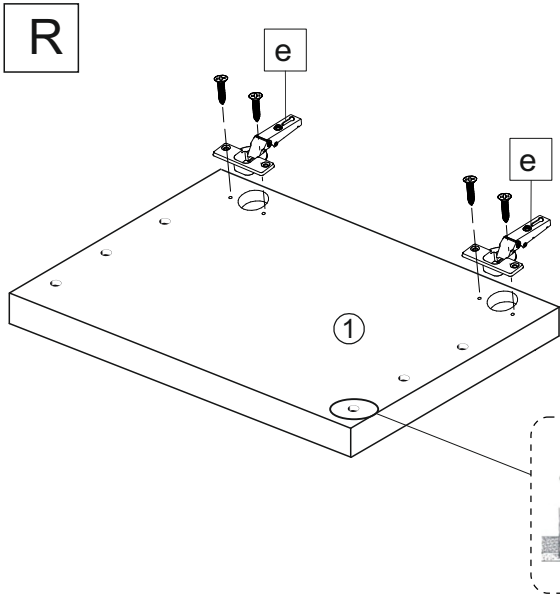

-Front set for kitchen table  
350 ending

	350
	722
	572

+	3,5x13	
a	x1	c
		x8
d		x8

	0h40min		600mm	0.5kg	3m				

①	274020.000	1	1	1
②	274291.000	1	1	1

	3,5x13		
c	x8	d	x8

 LD.270220.000

	e	x2		m	x6
---	---	----	---	---	----

a x1

LD.270220.000

k x6

LD.274290.000-3/4

L

R