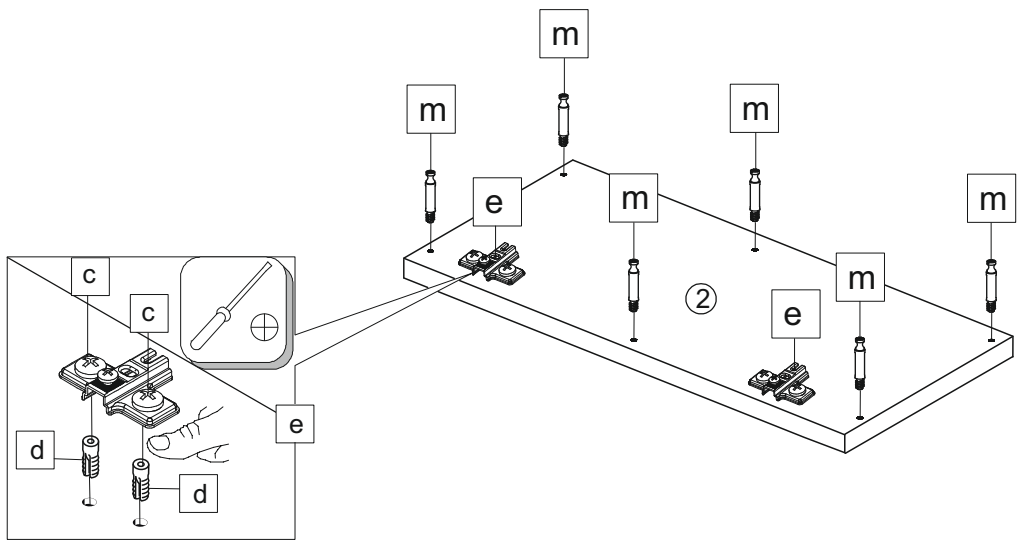

-Front set for kitchen table  
350 ending

	350
	722
	572

+	3,5x13	
a	x1	c
		x8
d		x8

	0h40min		600mm	0.5kg	3m				

①	274020.000	1	1	1
②	274291.000	1	1	1

	3,5x13		
c	x8	d	x8

 LD.270220.000

	e	x2		m	x6
---	---	----	---	---	----

a x1

LD.270220.000

k x6

LD.274290.000-3/4

L

R