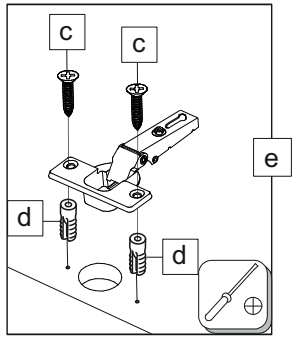

-Front set for kitchen table  
350 ending

	350
	722
	572

+	3,5x13	
a	x1	c
		x8
d		x8

	0h40min		600mm	0.5kg	3m				

①	274020.000	1	1	1
②	274291.000	1	1	1

	3,5x13		
c	x8	d	x8

 LD.270220.000

	e	x2		m	x6
---	---	----	---	---	----

a x1

LD.270220.000

k x6

LD.274290.000-3/4

L

R